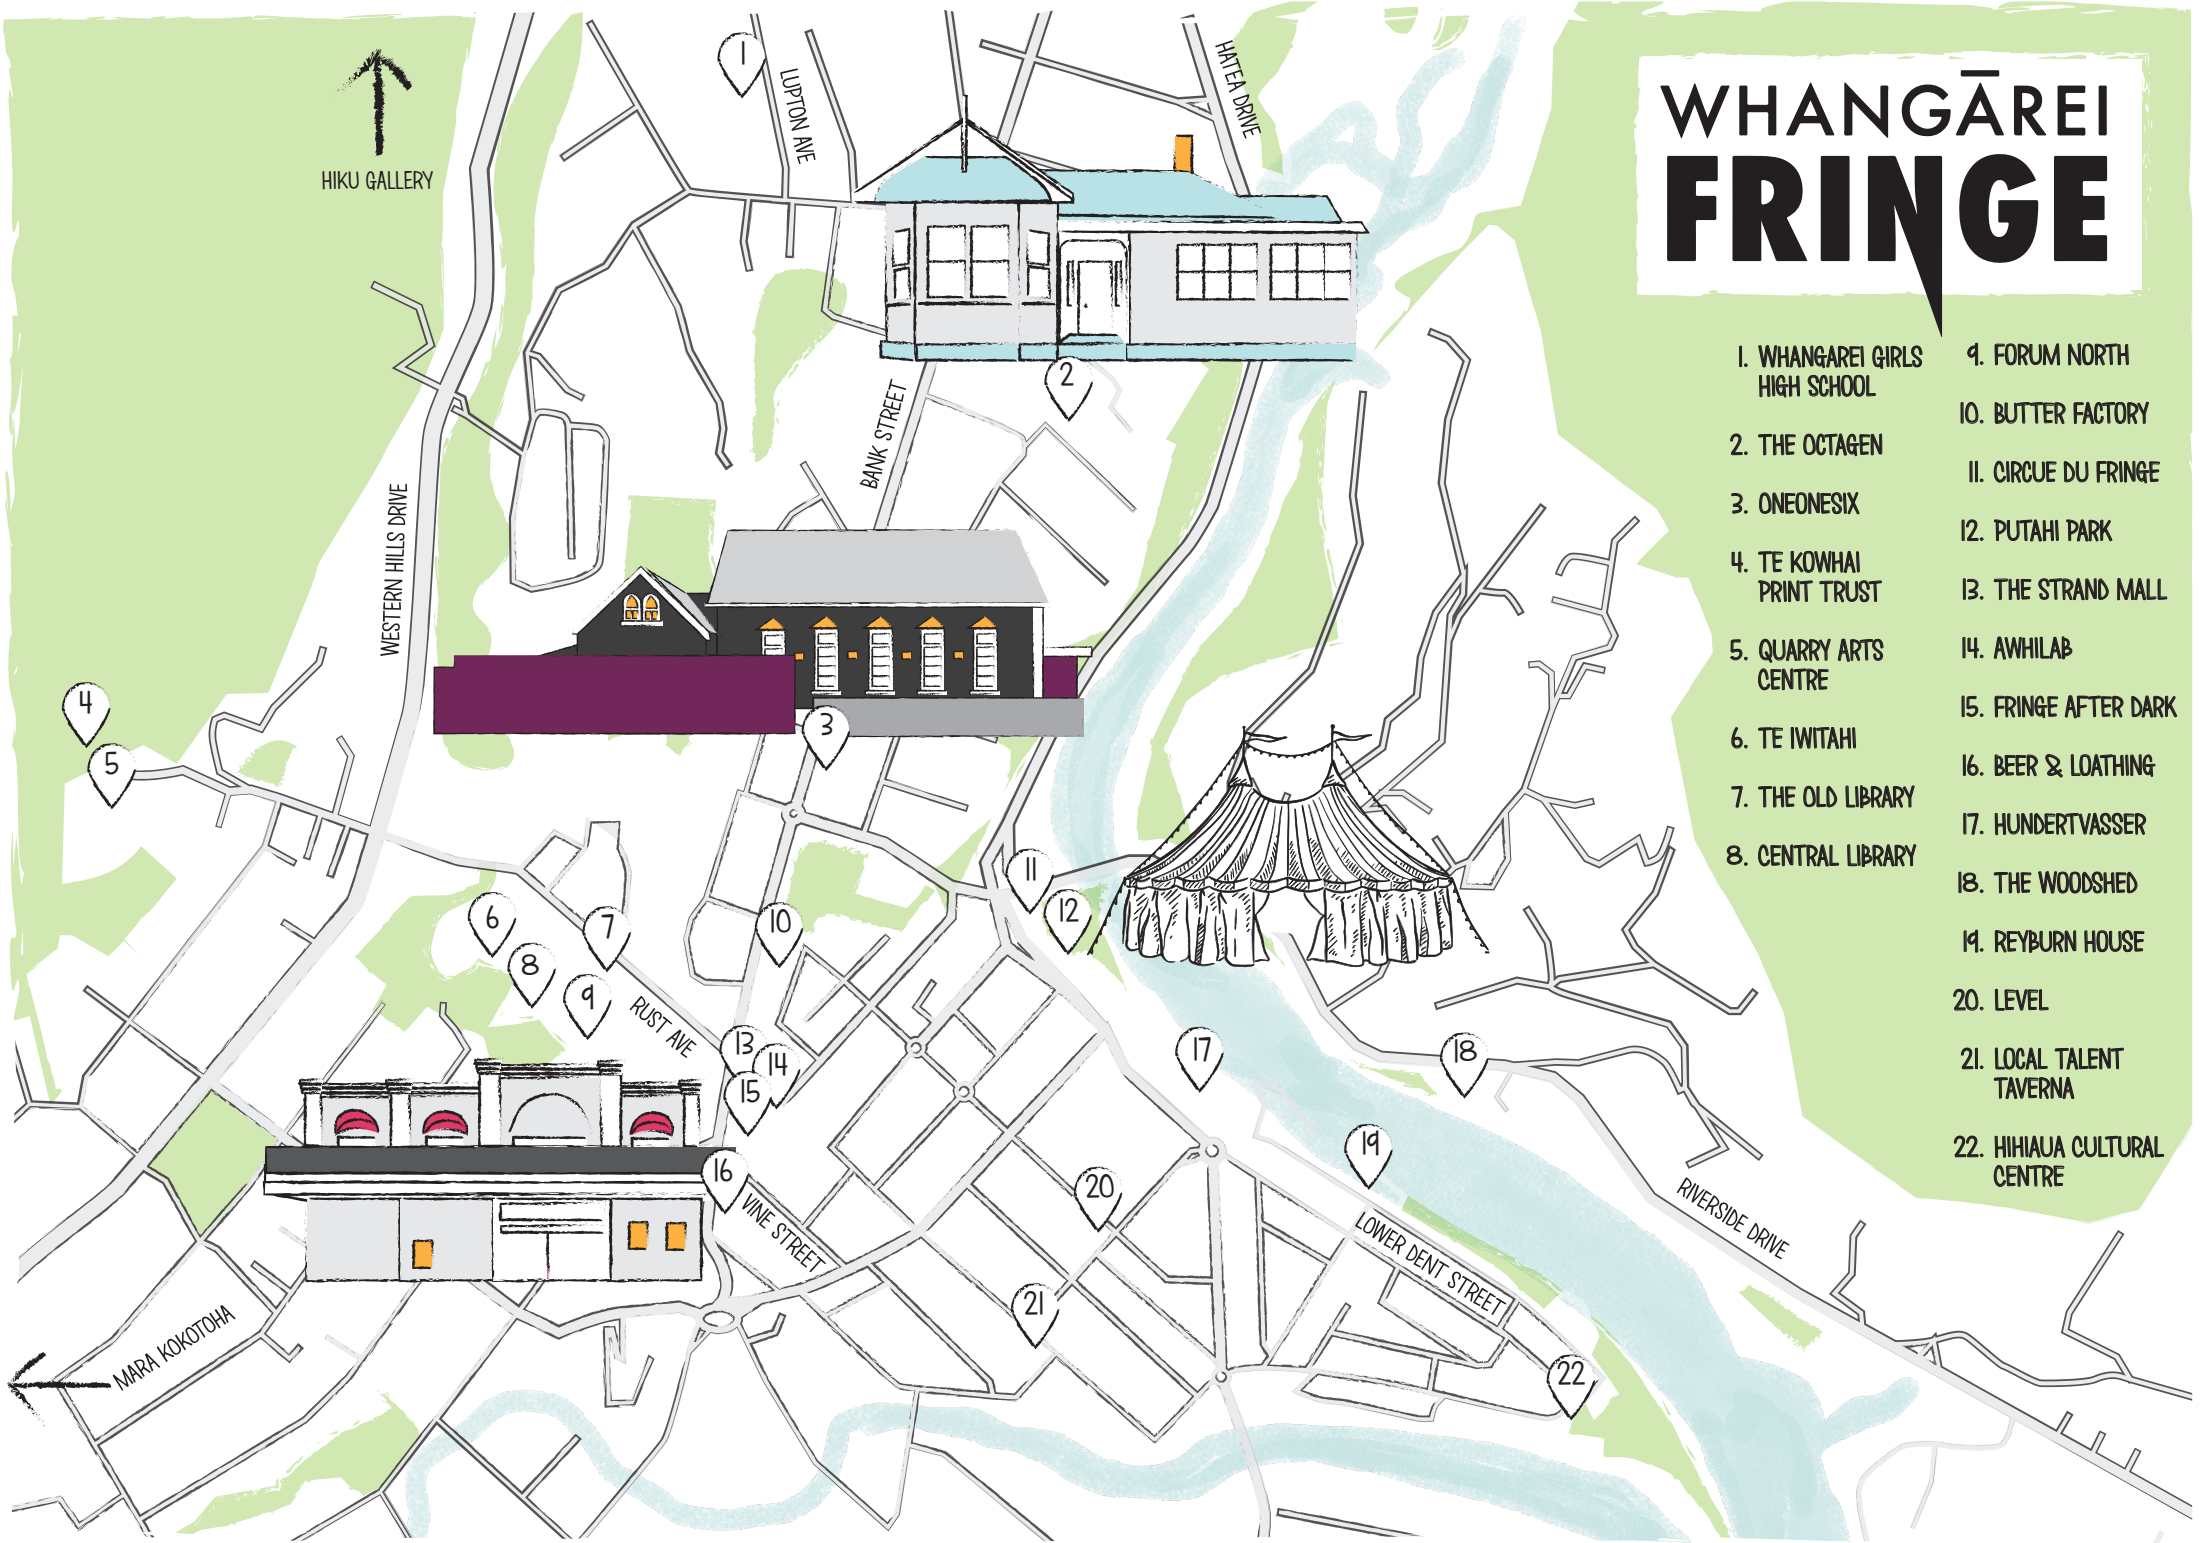

WHANGĀREI FRINGE

↑
HIKU GALLERY

- | | |
|--------------------------------|-----------------------------|
| 1. WHANGAREI GIRLS HIGH SCHOOL | 4. FORUM NORTH |
| 2. THE OCTAGEN | 10. BUTTER FACTORY |
| 3. ONEONESIX | 11. CIRCUE DU FRINGE |
| 4. TE KOWHAI PRINT TRUST | 12. PUTAHI PARK |
| 5. QUARRY ARTS CENTRE | 13. THE STRAND MALL |
| 6. TE IWITAHĪ | 14. AWHILAB |
| 7. THE OLD LIBRARY | 15. FRINGE AFTER DARK |
| 8. CENTRAL LIBRARY | 16. BEER & LOATHING |
| | 17. HUNDERTVASSER |
| | 18. THE WOODSHED |
| | 19. REYBURN HOUSE |
| | 20. LEVEL |
| | 21. LOCAL TALENT TAVERNA |
| | 22. HIHIAUA CULTURAL CENTRE |